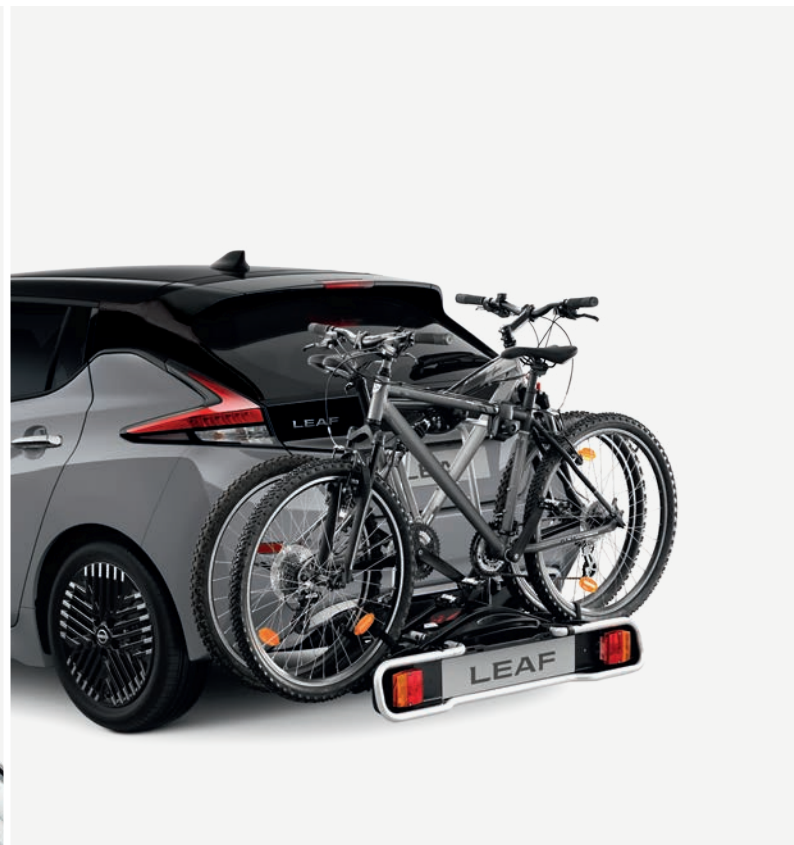

Bike Rear Mount Carrier

13 pins and 7 pins and TEK Adaptors available.