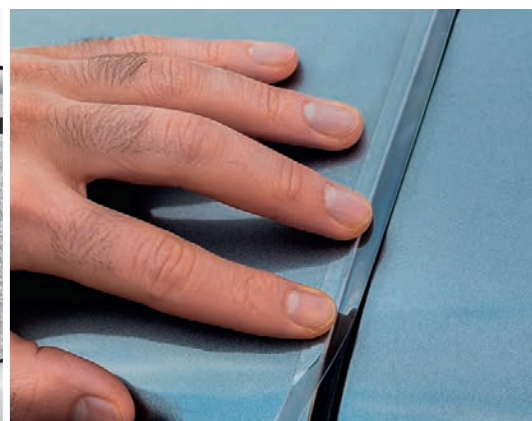

**Door Edge Protection Film**  
Safeguard the edge of your doors against damage when opening in tight spaces.

**Charging Port Lid Cover**  
Keeps essential charging equipment free from ice, sleet and snow.