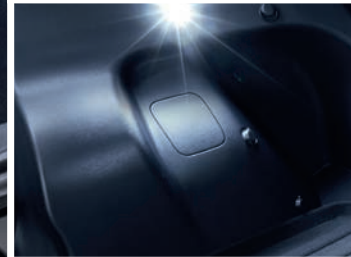

LED Interior Light Kit Trunk
Also available for Rear Passenger and Room Lamp.